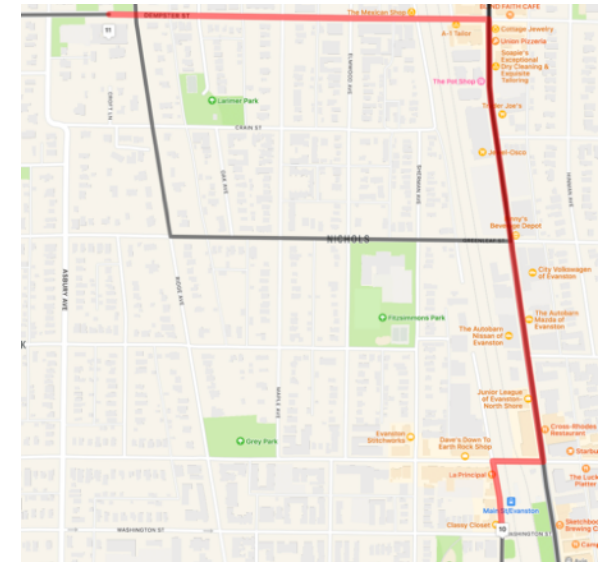

AUDIO PIECE ABOUT THE SUNSHINE FRIDGE

audio file total length: 1:45
informational content: 0:40

MLK DREAM DRIVE

JANUARY 22, 2022 | NOON-2 PM | PROGRAM & ROUTE MAP

To Route Pin 10– "Resolved" Mural by Ben Blount Corner of Custer Ave & Washington St

1. Continue 713 ft. on Custer Ave
2. The "Resolved" Mural on your right

AUDIO PIECE ABOUT "RESOLVED" MURAL

audio file total length: 5:07
informational content: 2:50

To Route Pin 11– Beth Emet Synagogue 1224 Dempster St (Corner of Dempster St & Ridge Ave)

1. Continue 420 ft. on Custer Ave
2. Turn right onto Main St
3. Go 301 ft. Turn left onto Chicago Ave
4. Go 1 mi. Turn left onto Dempster St
5. Go 755 yd.
6. Beth Emet is on your left

AUDIO PIECE ABOUT BETH EMET INCLUDING MLK SPEECH

audio file total length: 8:27
informational content: 4:15

MLK DREAM DRIVE

JANUARY 22, 2022 | NOON-2 PM | PROGRAM & ROUTE MAP

To Route Pin 12– The Original Fridge outside Childcare Network of Evanston
1335 Dodge Ave