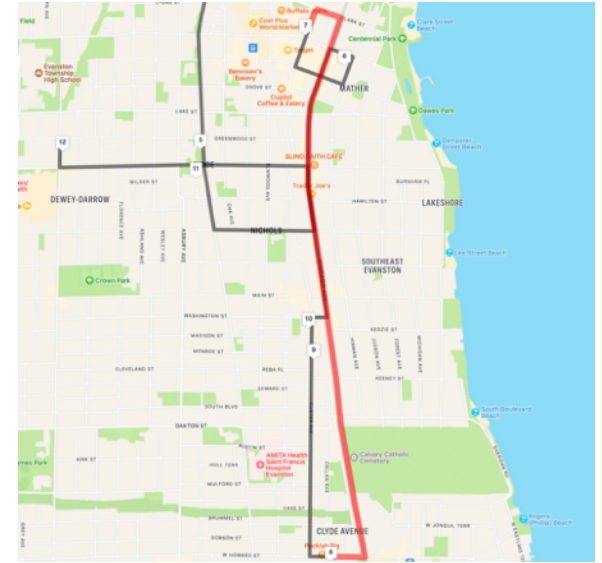

MLK DREAM DRIVE

JANUARY 22, 2022 | NOON-2 PM | PROGRAM & ROUTE MAP

To Route Pin 8–The Freedom Fridge outside Peckish Pig's Palmhouse 619 W Howard St

1. Continue on Orrington Ave Go 416 ft.
2. Turn right onto Elgin Rd
3. Go 519 ft. Turn right onto Chicago Ave
4. Go 2 mi. Turn right onto W Howard St
5. Go 686 ft.
6. The Freedom Fridge outside Peckish Pig's Palmhouse is on your right

AUDIO PIECE ABOUT THE FREEDOM FRIDGE

audio file total length: 1:44
informational content: 0:40

To Route Pin 9– The Sunshine Fridge outside Kombucha Brava 717 Custer Ave

1. Continue on Howard St 436 ft.
2. Turn right onto Custer Ave
3. Go 1 mi.
  The Sunshine Fridge outside Kombucha Brava is on your right

AUDIO PIECE ABOUT THE SUNSHINE FRIDGE

audio file total length: 1:45
informational content: 0:40