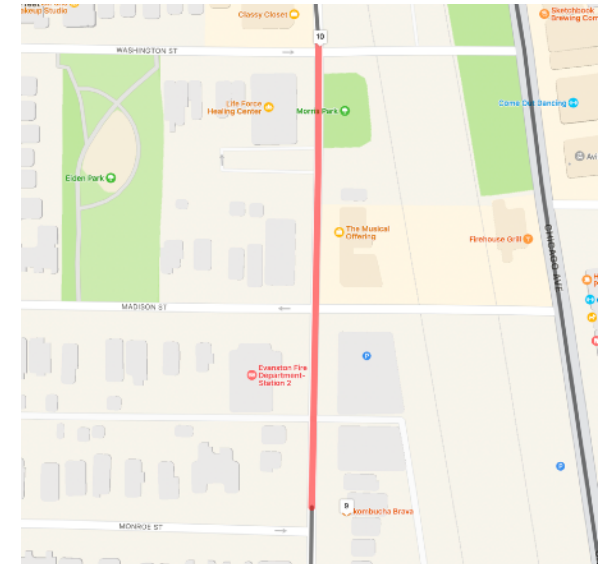

AUDIO PIECE ABOUT THE FREEDOM FRIDGE

audio file total length: 1:44
informational content: 0:40

To Route Pin 9– The Sunshine Fridge outside Kombucha Brava 717 Custer Ave

1. Continue on Howard St 436 ft.
2. Turn right onto Custer Ave
3. Go 1 mi.
The Sunshine Fridge outside Kombucha Brava is on your right

AUDIO PIECE ABOUT THE SUNSHINE FRIDGE

audio file total length: 1:45
informational content: 0:40

MLK DREAM DRIVE

JANUARY 22, 2022 | NOON-2 PM | PROGRAM & ROUTE MAP

To Route Pin 10– "Resolved" Mural by Ben Blount Corner of Custer Ave & Washington St

1. Continue 713 ft. on Custer Ave
2. The "Resolved" Mural on your right

AUDIO PIECE ABOUT "RESOLVED" MURAL

audio file total length: 5:07
informational content: 2:50

To Route Pin 11– Beth Emet Synagogue 1224 Dempster St (Corner of Dempster St & Ridge Ave)

1. Continue 420 ft. on Custer Ave
2. Turn right onto Main St
3. Go 301 ft. Turn left onto Chicago Ave
4. Go 1 mi. Turn left onto Dempster St
5. Go 755 yd.
6. Beth Emet is on your left

AUDIO PIECE ABOUT BETH EMET INCLUDING MLK SPEECH