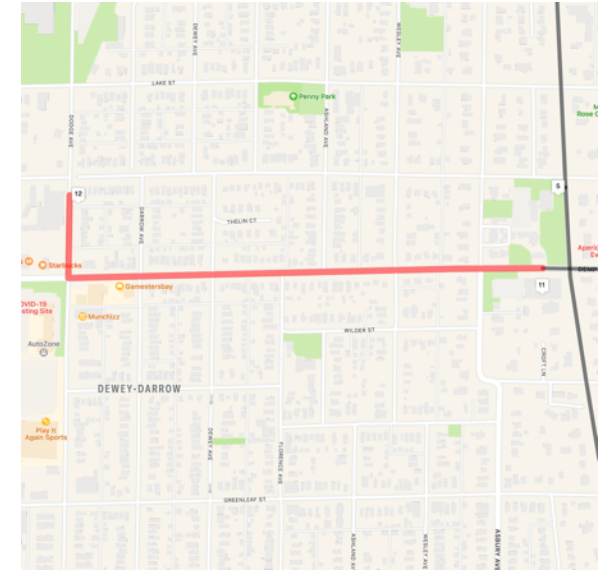

1. Continue 420 ft. on Custer Ave
2. Turn right onto Main St
3. Go 301 ft. Turn left onto Chicago Ave
4. Go 1 mi. Turn left onto Dempster St
5. Go 755 yd.
6. Beth Emet is on your left

AUDIO PIECE ABOUT BETH EMET INCLUDING MLK SPEECH

audio file total length: 8:27
informational content: 4:15

MLK DREAM DRIVE

JANUARY 22, 2022 | NOON-2 PM | PROGRAM & ROUTE MAP

To Route Pin 12– The Original Fridge outside Childcare Network of Evanston
1335 Dodge Ave

1. Continue 1 mi. on Dempster St
2. Turn right onto Dodge Ave
3. Go 484 ft.
4. The Original Fridge outside Childcare Network of Evanston is on your right

[AUDIO PIECE ABOUT THE ORIGINAL FRIDGE](#)

audio file total length: 2:07
informational content: 1:10

MLK DREAM DRIVE 2022 ROUTE MAP

- 1 Dr. Martin Luther King Jr. Literary and Fine Arts School
- 2 Mahatma Ghandi Statue
- 3 Family Focus
- 4 The Soul Fridge outside Soul & Smoke
- 5 Unitarian Church of Evanston
- 6 First United Methodist Church
- 7 Orrington Hotel
- 8 The Freedom Fridge outside Peckish Pig's Palmhouse
- 9 The Sunshine Fridge outside Kombucha Brava
- 10 "Resolved" Mural by Ben Blount
- 11 Beth Emet Synagogue
- 12 The Original Fridge outside Childcare Network of Evanston