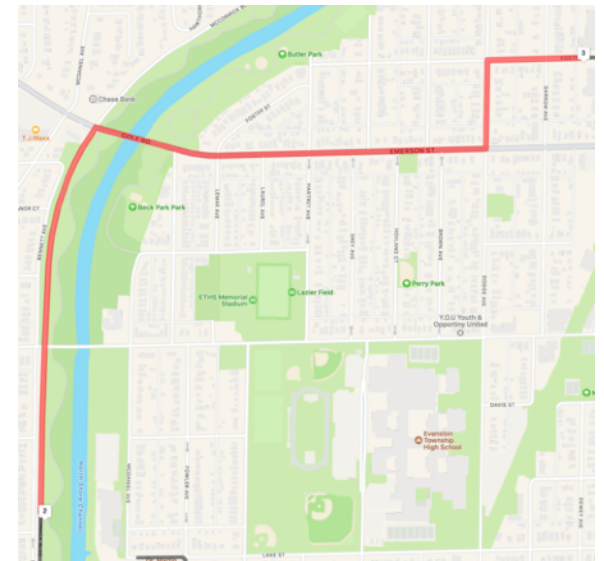

audio file total length: 5:39
informational content: 1:20

MLK DREAM DRIVE

JANUARY 22, 2022 | NOON-2 PM | PROGRAM & ROUTE MAP

To Route Pin 2—Mahatma Ghandi Statue 8860-9198 McCormick Blvd

1. Exit onto Lake St Go 349 ft.
2. Turn right onto Fowler Ave
3. Go 370 yd. Turn right onto Dempster St
4. Go 346 yd. Turn right onto McCormick Blvd
5. Go 489 yd.
6. The Mahatma Ghandi Statue is on your right

AUDIO PIECE ABOUT MAHATMA GHANDI STATUE

audio file total length: 5:52
informational content: 1:25

To Route Pin 3—Family Focus 2010 Dewey Ave (Corner of Dewey & Foster)

1. Continue on McCormick 1 mi.
2. Turn right onto Golf Rd
3. Go 1 mi. Turn left onto Dodge Ave
4. Go 635 ft. Turn right onto Foster St
5. Go 689 ft.
6. Family Focus is on your left

AUDIO PIECE ABOUT FAMILY FOCUS

audio file total length: 5:18
informational content: 2:10

MLK DREAM DRIVE

JANUARY 22, 2022 | NOON-2 PM | PROGRAM & ROUTE MAP

To Route Pin 4–The Soul Fridge outside Soul & Smoke 1601 Payne St (Corner of Payne & Ashland)