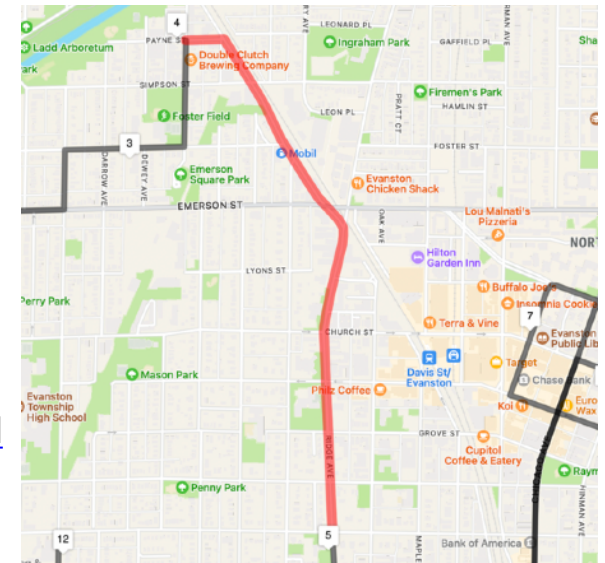

AUDIO PIECE ABOUT UNITARIAN CHURCH OF EVANSTON

audio file total length: 6:57
informational content: 1:30