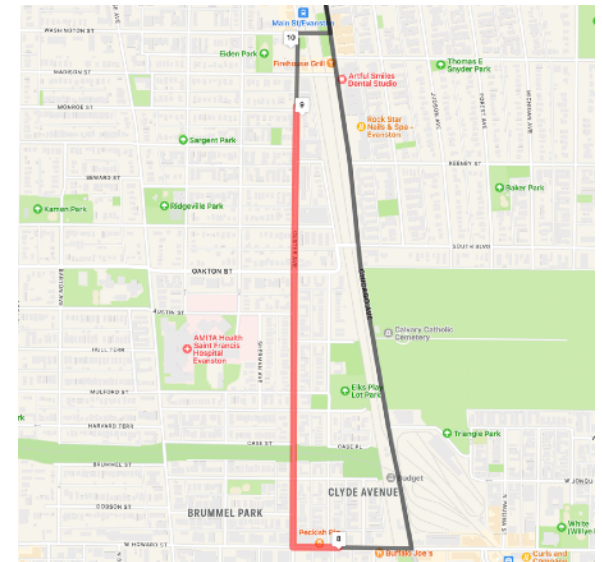

1. Continue on Orrington Ave Go 416 ft.
2. Turn right onto Elgin Rd
3. Go 519 ft. Turn right onto Chicago Ave
4. Go 2 mi. Turn right onto W Howard St
5. Go 686 ft.
6. The Freedom Fridge outside Peckish Pig's Palmhouse is on your right

AUDIO PIECE ABOUT THE FREEDOM FRIDGE

audio file total length: 1:44
informational content: 0:40

To Route Pin 9– The Sunshine Fridge outside Kombucha Brava 717 Custer Ave

1. Continue on Howard St 436 ft.
2. Turn right onto Custer Ave
3. Go 1 mi.
The Sunshine Fridge outside Kombucha Brava is on your right

AUDIO PIECE ABOUT THE SUNSHINE FRIDGE

audio file total length: 1:45
informational content: 0:40

MLK DREAM DRIVE

JANUARY 22, 2022 | NOON-2 PM | PROGRAM & ROUTE MAP

To Route Pin 10– "Resolved" Mural by Ben Blount Corner of Custer Ave & Washington St

1. Continue 713 ft. on Custer Ave
2. The "Resolved" Mural on your right

AUDIO PIECE ABOUT "RESOLVED" MURAL

audio file total length: 5:07
informational content: 2:50

To Route Pin 11– Beth Emet Synagogue 1224 Dempster St (Corner of Dempster St & Ridge Ave)