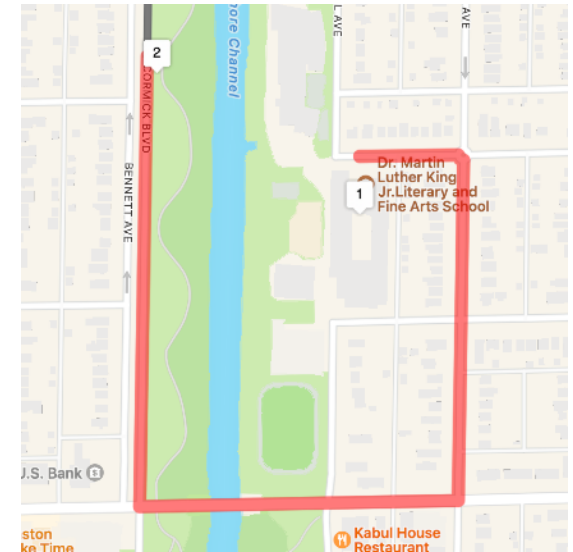

The audio piece for Beth Emet Synagogue includes excerpts of an actual speech delivered by Dr. King at Beth Emet!

**Route Pin 1—Dr. Martin Luther King Jr. Literary and Fine Arts School
2424 Lake St**

AUDIO PIECE ABOUT KING ARTS

audio file total length: 5:39
informational content: 1:20

MLK DREAM DRIVE

JANUARY 22, 2022 | NOON-2 PM | PROGRAM & ROUTE MAP

To Route Pin 2—Mahatma Ghandi Statue 8860-9198 McCormick Blvd

1. Exit onto Lake St Go 349 ft.
2. Turn right onto Fowler Ave
3. Go 370 yd. Turn right onto Dempster St
4. Go 346 yd. Turn right onto McCormick Blvd
5. Go 489 yd.
6. The Mahatma Ghandi Statue is on your right

AUDIO PIECE ABOUT MAHATMA GHANDI STATUE

audio file total length: 5:52
informational content: 1:25

To Route Pin 3—Family Focus 2010 Dewey Ave (Corner of Dewey & Foster)

1. Continue on McCormick 1 mi.
2. Turn right onto Golf Rd
3. Go 1 mi. Turn left onto Dodge Ave
4. Go 635 ft. Turn right onto Foster St
5. Go 689 ft.
6. Family Focus is on your left

AUDIO PIECE ABOUT FAMILY FOCUS

audio file total length: 5:18
informational content: 2:10

MLK DREAM DRIVE

JANUARY 22, 2022 | NOON-2 PM | PROGRAM & ROUTE MAP

To Route Pin 4–The Soul Fridge outside Soul & Smoke 1601 Payne St (Corner of Payne & Ashland)