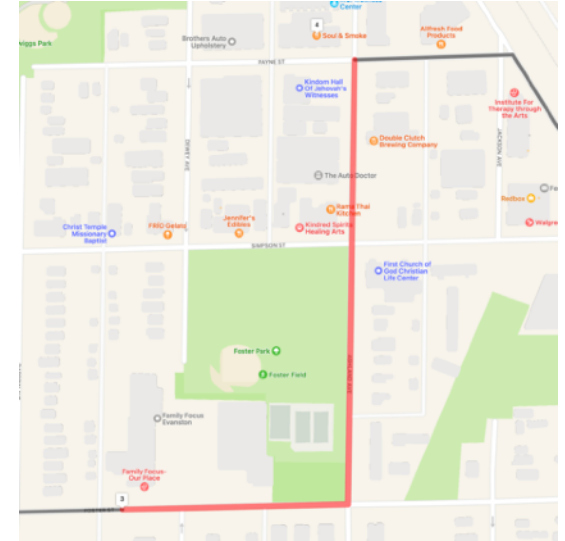

audio file total length: 5:39
informational content: 1:20

MLK DREAM DRIVE

JANUARY 22, 2022 | NOON-2 PM | PROGRAM & ROUTE MAP

To Route Pin 2—Mahatma Ghandi Statue 8860-9198 McCormick Blvd

1. Exit onto Lake St Go 349 ft.
2. Turn right onto Fowler Ave
3. Go 370 yd. Turn right onto Dempster St
4. Go 346 yd. Turn right onto McCormick Blvd
5. Go 489 yd.
6. The Mahatma Ghandi Statue is on your right

AUDIO PIECE ABOUT MAHATMA GHANDI STATUE

audio file total length: 5:52
informational content: 1:25

To Route Pin 3—Family Focus 2010 Dewey Ave (Corner of Dewey & Foster)

1. Continue on McCormick 1 mi.
2. Turn right onto Golf Rd
3. Go 1 mi. Turn left onto Dodge Ave
4. Go 635 ft. Turn right onto Foster St
5. Go 689 ft.
6. Family Focus is on your left

AUDIO PIECE ABOUT FAMILY FOCUS

audio file total length: 5:18
informational content: 2:10

MLK DREAM DRIVE

JANUARY 22, 2022 | NOON-2 PM | PROGRAM & ROUTE MAP

To Route Pin 4–The Soul Fridge outside Soul & Smoke 1601 Payne St (Corner of Payne & Ashland)

To Route Pin 5–The Unitarian Church of Evanston 1330 Ridge Ave

1. Turn right onto Payne St
2. Go 403 ft. Take a slight right turn onto Green Bay Rd
3. Go 1 mi. Green Bay Rd turns into Ridge Ave
4. The Unitarian Church is on your right