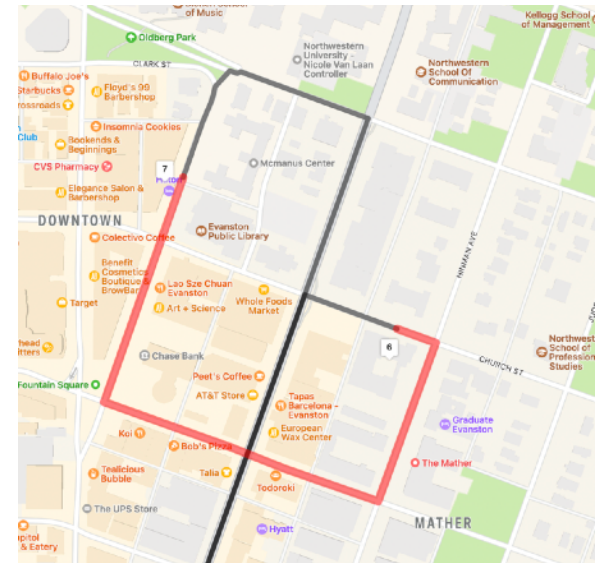

1. Continue on Ridge Ave 606 yd.
2. Turn left onto Greenleaf St
3. Go 677 yd. Turn left onto Chicago Ave
4. Go 1 mi. Turn right onto Church St
5. Go 318 ft.
6. The First United Methodist Church is on your right

AUDIO PIECE ABOUT FIRST UNITED METHODIST CHURCH

audio file total length: 4:09
informational content: 1:20

To Route Pin 7–Orrington Hotel 1710 Orrington Ave

1. Continue on Church St 145 ft.
2. Turn right onto Hinman Ave
3. Go 594 ft. Turn right onto Davis St
4. Go 342 yd. Turn right onto Orrington Ave
5. Go 839 ft.
6. The Orrington Hotel is on your left

AUDIO PIECE ABOUT ORRINGTON HOTEL

audio file total length: 4:44
informational content: 1:15

MLK DREAM DRIVE

JANUARY 22, 2022 | NOON-2 PM | PROGRAM & ROUTE MAP

To Route Pin 8–The Freedom Fridge outside Peckish Pig's Palmhouse 619 W Howard St

1. Continue on Orrington Ave Go 416 ft.
2. Turn right onto Elgin Rd
3. Go 519 ft. Turn right onto Chicago Ave
4. Go 2 mi. Turn right onto W Howard St
5. Go 686 ft.
6. The Freedom Fridge outside Peckish Pig's Palmhouse is on your right