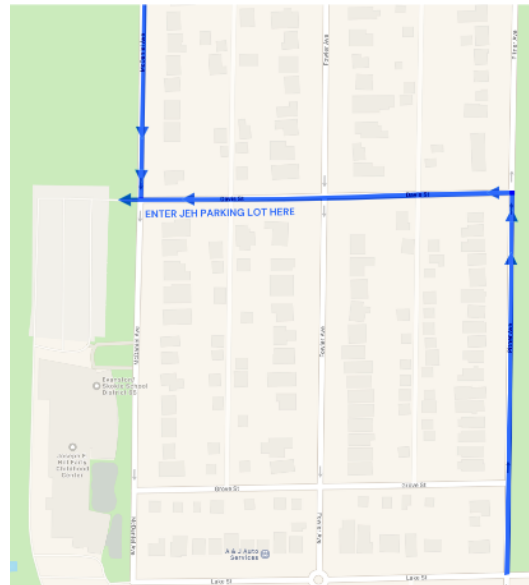

12:45 PM

VEHICLE LINE UP!

1:00 PM

DREAM DRIVE *Let's Be Safe! It won't be possible for all of us to stay together during the drive. Follow the detailed map and itinerary and obey all traffic signals and laws!*