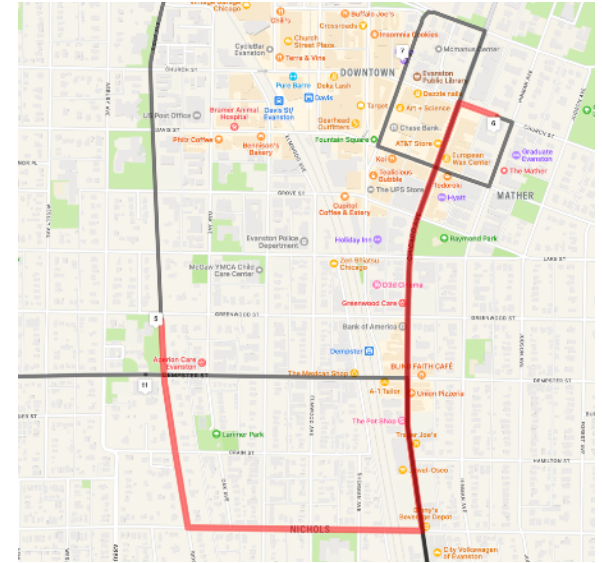

1. Continue on Ridge Ave 606 yd.
2. Turn left onto Greenleaf St
3. Go 677 yd. Turn left onto Chicago Ave
4. Go 1 mi. Turn right onto Church St
5. Go 318 ft.
6. The First United Methodist Church is on your right

AUDIO PIECE ABOUT FIRST UNITED METHODIST CHURCH

audio file total length: 4:09
informational content: 1:20

To Route Pin 7–Orrington Hotel 1710 Orrington Ave

1. Continue on Church St 145 ft.
2. Turn right onto Hinman Ave
3. Go 594 ft. Turn right onto Davis St
4. Go 342 yd. Turn right onto Orrington Ave
5. Go 839 ft.
6. The Orrington Hotel is on your left

AUDIO PIECE ABOUT ORRINGTON HOTEL

audio file total length: 4:44
informational content: 1:15

MLK DREAM DRIVE

JANUARY 22, 2022 | NOON-2 PM | PROGRAM & ROUTE MAP

To Route Pin 8–The Freedom Fridge outside Peckish Pig's Palmhouse 619 W Howard St

1. Continue on Orrington Ave Go 416 ft.
2. Turn right onto Elgin Rd
3. Go 519 ft. Turn right onto Chicago Ave
4. Go 2 mi. Turn right onto W Howard St
5. Go 686 ft.
6. The Freedom Fridge outside Peckish Pig's Palmhouse is on your right